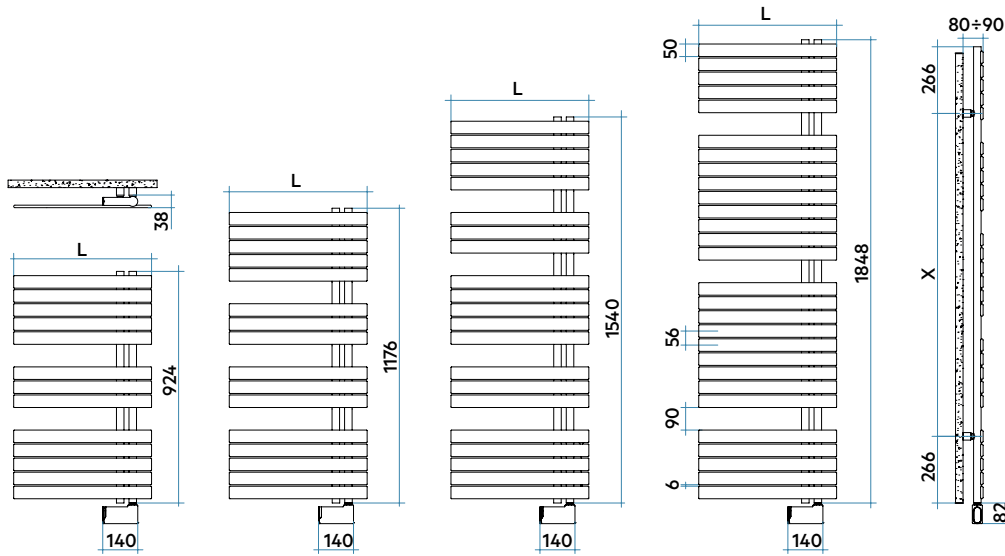

SOUL_S ELECTRIC

height 1540 mm, length 550 mm. Matt Light Grey finish (cod. 8N).

Technical features:

- electric steel towel warmer radiator
- horizontal elements featuring rectangular 50x10 mm section tubes
- side round manifolds with a 30 mm diameter
- complete with thermal liquid
- power cable, length 1200 mm, SCHUKO plug

*** Available only for UE and CH.**

View the online guides at: now.irsap.com

L mm	H mm	X mm
550	924	392
	1176	644
	1540	1008
	1848	1316

SOUL_S ELECTRIC WITH ELECTRONIC CONTROL (H)

Model	Code	Depth P mm	Height H mm	Width L mm	Weight Kg	Electric Power Watt
924 - 13 rails - 2 espaces	URP055 H 01 IR 01 NNN	38	924	550	13,1	400
1176 - 16 rails - 3 espaces	URS055 H 01 IR 01 NNN	38	1176	550	16,0	500
1540 - 21 rails - 4 espaces	URM055 H 01 IR 01 NNN	38	1540	550	20,7	750
1848 - 28 rails - 3 espaces	URE055 H 01 IR 01 NNN	38	1848	550	27,0	1000

SOUL_S ELECTRIC WITH WI-FI ELECTRONIC CONTROL (E)

Model	Code	Depth P mm	Height H mm	Width L mm	Weight Kg	Electric Power Watt
924 - 13 rails - 2 espaces	URP055 E 01 IR 01 NNN	38	924	550	13,1	400
1176 - 16 rails - 3 espaces	URS055 E 01 IR 01 NNN	38	1176	550	16,0	500
1540 - 21 rails - 4 espaces	URM055 E 01 IR 01 NNN	38	1540	550	20,7	750
1848 - 28 rails - 3 espaces	URE055 E 01 IR 01 NNN	38	1848	550	27,0	1000