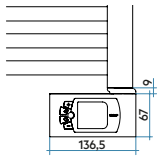

SOUL_S ELECTRIC

height 1540 mm, length 550 mm. Matt Light Grey finish (cod. 8N).

Technical features:

- electric steel towel warmer radiator
- horizontal elements featuring rectangular 50x10 mm section tubes
- side round manifolds with a 30 mm diameter
- complete with thermal liquid
- power cable, length 1200 mm, SCHUKO plug

*** Available only for UE and CH.**

View the online guides at: now.irsap.com

L mm	H mm	X mm
550	924	392
	1176	644
	1540	1008
	1848	1316

SOUL_S ELECTRIC WITH ELECTRONIC CONTROL (H)

Model	Code	Depth P mm	Height H mm	Width L mm	Weight Kg	Electric Power Watt
924 - 13 rails - 2 espaces	URP055 H 01 IR 01 NNN	38	924	550	13,1	400
1176 - 16 rails - 3 espaces	URS055 H 01 IR 01 NNN	38	1176	550	16,0	500
1540 - 21 rails - 4 espaces	URM055 H 01 IR 01 NNN	38	1540	550	20,7	750
1848 - 28 rails - 3 espaces	URE055 H 01 IR 01 NNN	38	1848	550	27,0	1000

SOUL_S ELECTRIC WITH WI-FI ELECTRONIC CONTROL (E)

Model	Code	Depth P mm	Height H mm	Width L mm	Weight Kg	Electric Power Watt
924 - 13 rails - 2 espaces	URP055 E 01 IR 01 NNN	38	924	550	13,1	400
1176 - 16 rails - 3 espaces	URS055 E 01 IR 01 NNN	38	1176	550	16,0	500
1540 - 21 rails - 4 espaces	URM055 E 01 IR 01 NNN	38	1540	550	20,7	750
1848 - 28 rails - 3 espaces	URE055 E 01 IR 01 NNN	38	1848	550	27,0	1000

The radiator will be supplied with the resistance always mounted on the inner collector.

Key Codes

Width: **UR P 055 H**
 Height: **01**
 Packing code: **IR 01 NNN**
 H electronics for Electronic Control