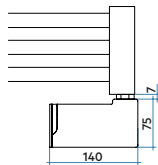

SOUL_S ELECTRIC

height 1540 mm, length 550 mm. Matt Light Grey finish (cod. 8N).

Technical features:

- electric steel towel warmer radiator
- horizontal elements featuring rectangular 50x10 mm section tubes
- side round manifolds with a 30 mm diameter
- complete with thermal liquid
- power cable, length 1200 mm, SCHUKO plug

*** Available only for UE and CH.**

View the online guides at: now.irsap.com

L mm	H mm	X mm
550	924	392
	1176	644
	1540	1008
	1848	1316

SOUL_S ELECTRIC WITH ELECTRONIC CONTROL (H)

Model	Code	Depth P mm	Height H mm	Width L mm	Weight Kg	Electric Power Watt
924 - 13 rails - 2 espaces	URP055 H 01 IR 01 NNN	38	924	550	13,1	400
1176 - 16 rails - 3 espaces	URS055 H 01 IR 01 NNN	38	1176	550	16,0	500
1540 - 21 rails - 4 espaces	URM055 H 01 IR 01 NNN	38	1540	550	20,7	750
1848 - 28 rails - 3 espaces	URE055 H 01 IR 01 NNN	38	1848	550	27,0	1000

SOUL_S ELECTRIC WITH WI-FI ELECTRONIC CONTROL (E)

Model	Code	Depth P mm	Height H mm	Width L mm	Weight Kg	Electric Power Watt
924 - 13 rails - 2 espaces	URP055 E 01 IR 01 NNN	38	924	550	13,1	400
1176 - 16 rails - 3 espaces	URS055 E 01 IR 01 NNN	38	1176	550	16,0	500
1540 - 21 rails - 4 espaces	URM055 E 01 IR 01 NNN	38	1540	550	20,7	750
1848 - 28 rails - 3 espaces	URE055 E 01 IR 01 NNN	38	1848	550	27,0	1000

The radiator will be supplied with the resistance always mounted on the inner collector.

Key Codes

Width: **UR P 055 H**
 Height: **01**
 Packing code: **IR 01 NNN**
 H electronics for Electronic Control